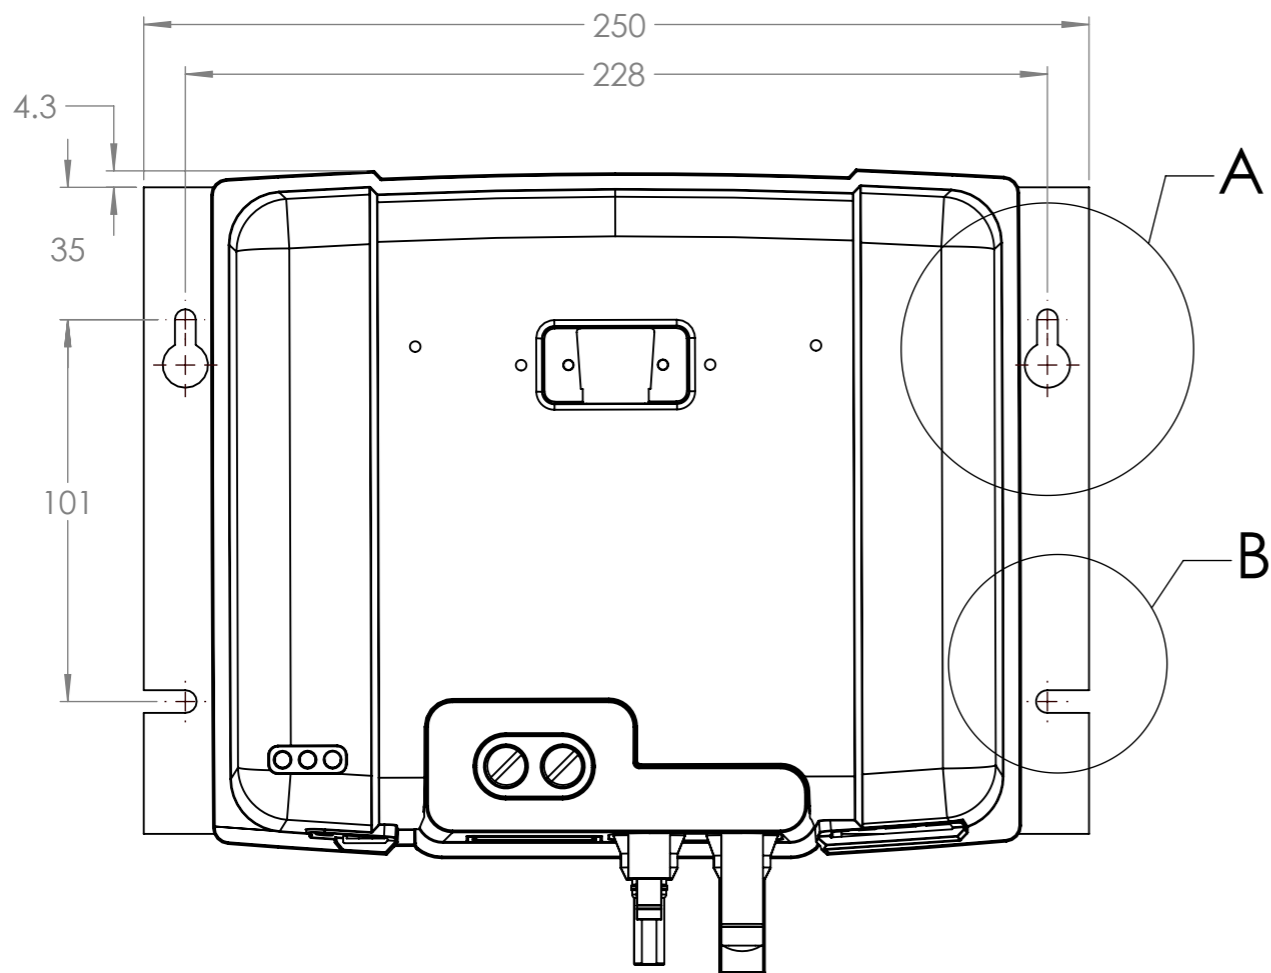

Dimension Drawing - SmartSolar charge controller	
SCC115060310	SmartSolar MPPT 150/60-MC4
SCC115070310	SmartSolar MPPT 150/70-MC4

DETAIL A
SCALE 1 : 1

DETAIL B
SCALE 1 : 1

Dimensions in mm