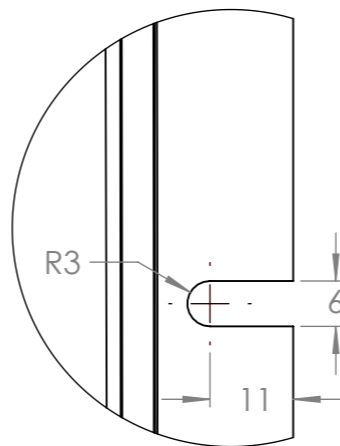

Dimension Drawing - SmartSolar charge controller	
SCC115060310	SmartSolar MPPT 150/60-MC4
SCC115070310	SmartSolar MPPT 150/70-MC4

DETAIL A
SCALE 1 : 1

DETAIL B
SCALE 1 : 1

Dimensions in mm