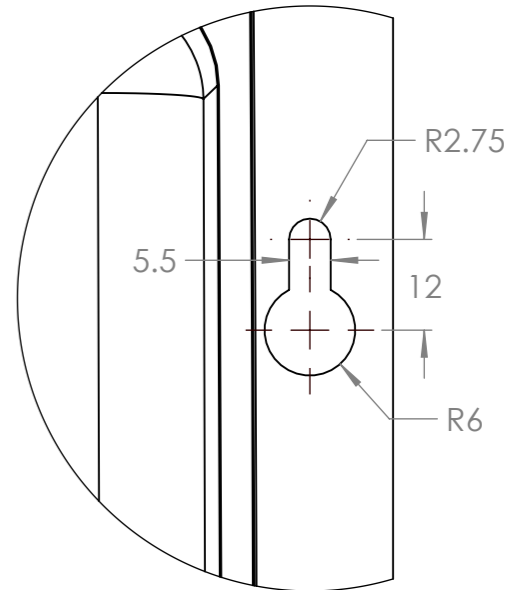

Dimension Drawing - SmartSolar charge controller	
SCC115060310	SmartSolar MPPT 150/60-MC4
SCC115070310	SmartSolar MPPT 150/70-MC4

DETAIL A
SCALE 1 : 1

DETAIL B
SCALE 1 : 1

Dimensions in mm