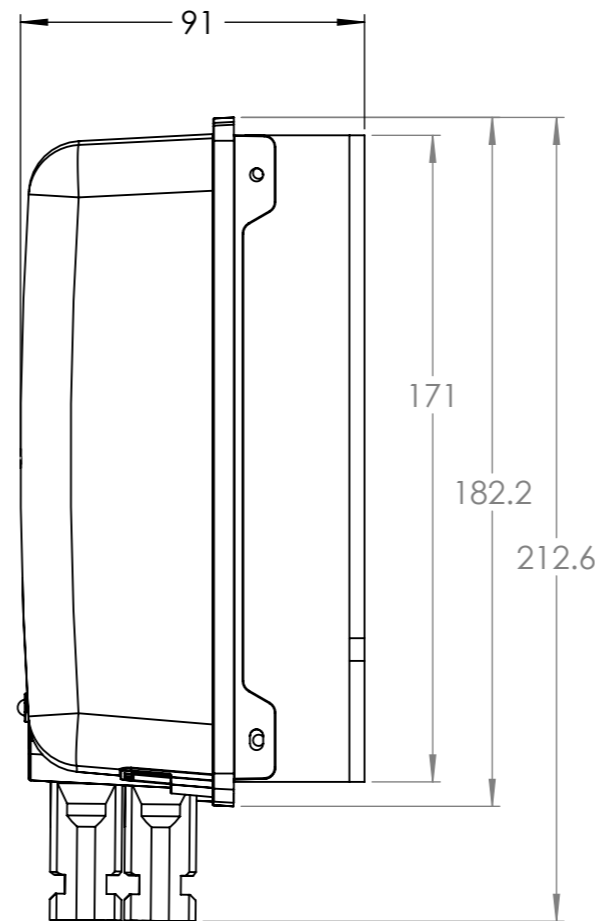

Dimension Drawing - SmartSolar charge controller	
SCC115060310	SmartSolar MPPT 150/60-MC4
SCC115070310	SmartSolar MPPT 150/70-MC4

DETAIL A
SCALE 1 : 1

DETAIL B
SCALE 1 : 1

Dimensions in mm