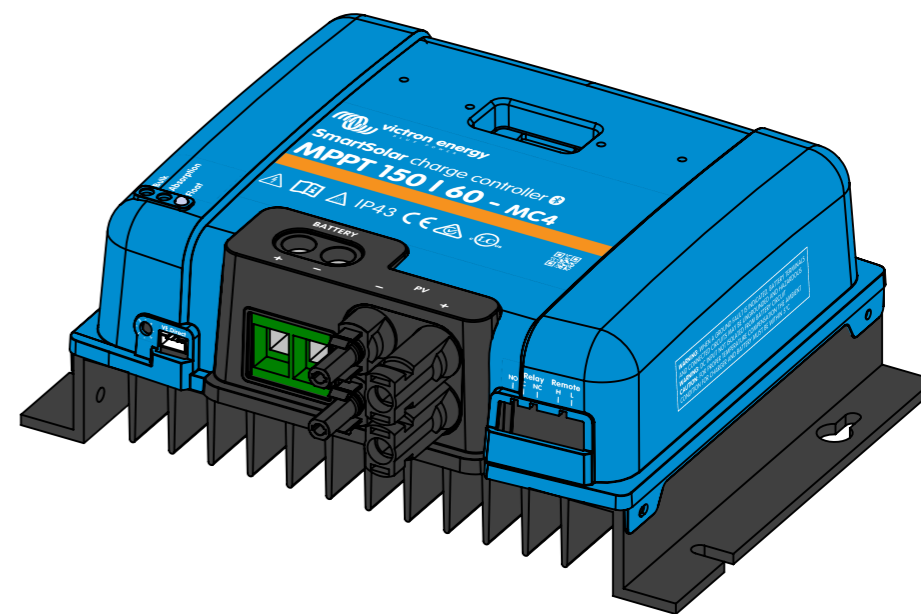

Dimension Drawing - SmartSolar charge controller	
SCC115060310	SmartSolar MPPT 150/60-MC4
SCC115070310	SmartSolar MPPT 150/70-MC4

DETAIL A
SCALE 1 : 1

DETAIL B
SCALE 1 : 1

Dimensions in mm